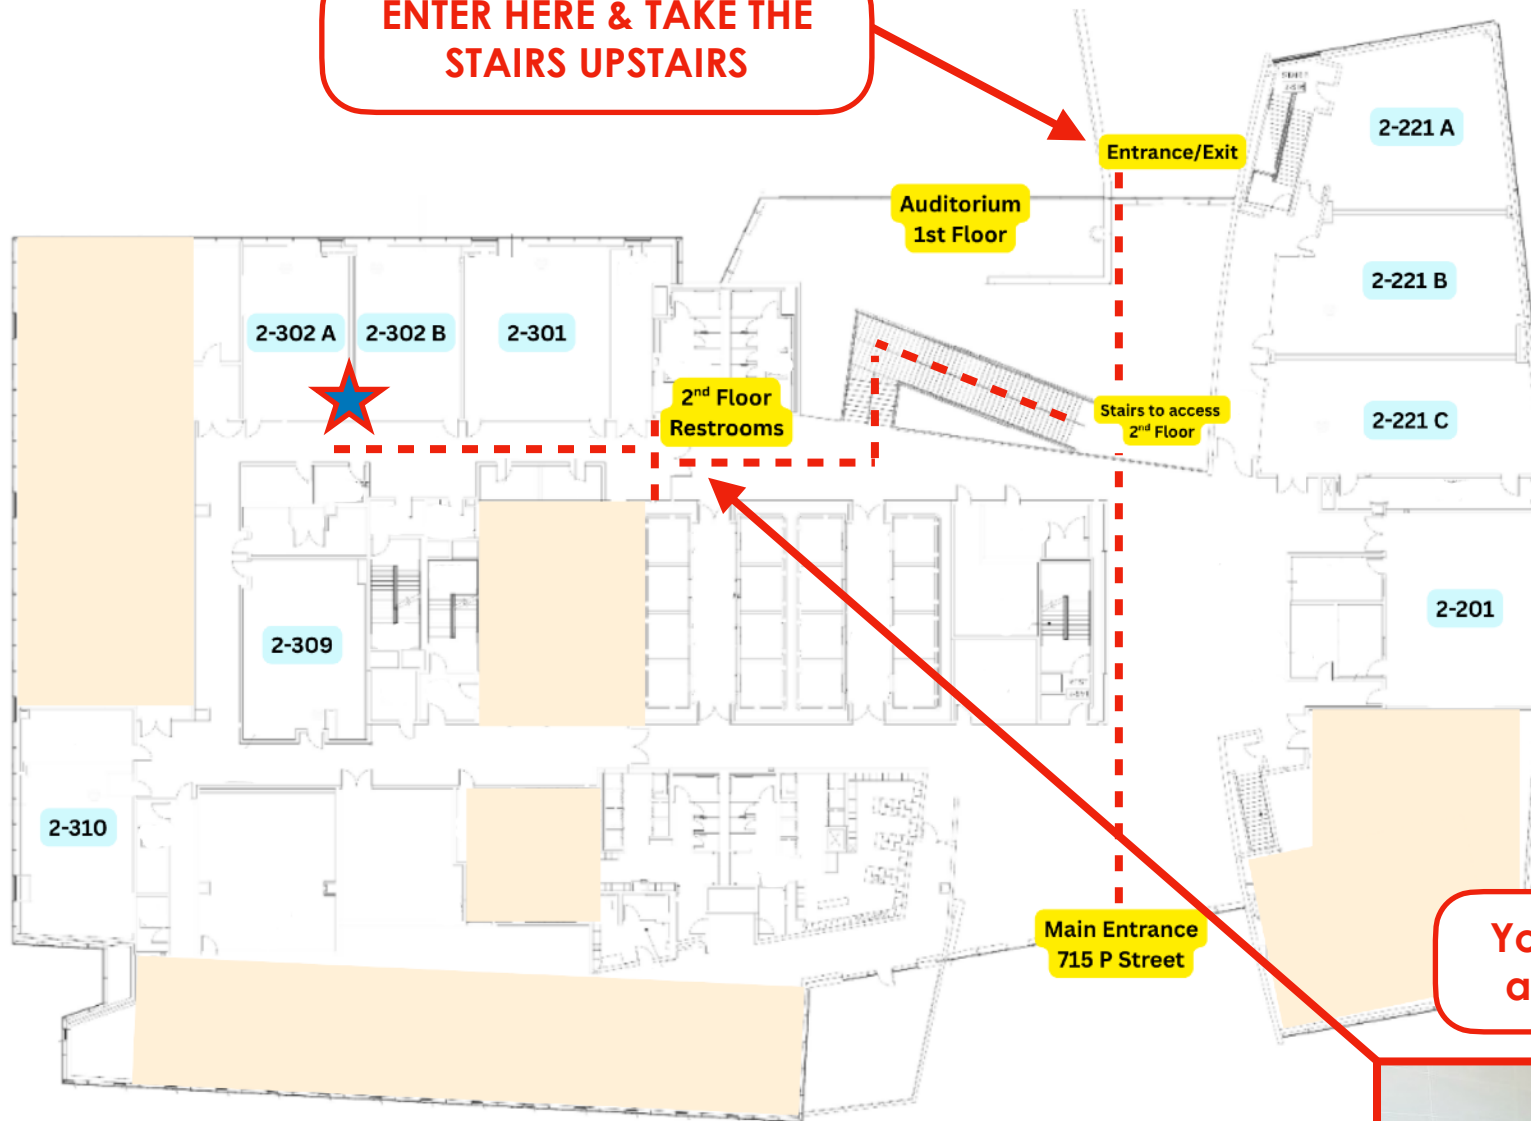

ENTER HERE & TAKE THE STAIRS UPSTAIRS

You will need badge access at this point

**MLTPA will have staff here for badge access starting at 8:45am
If you have any questions please call or text:
(760) 934-3154**